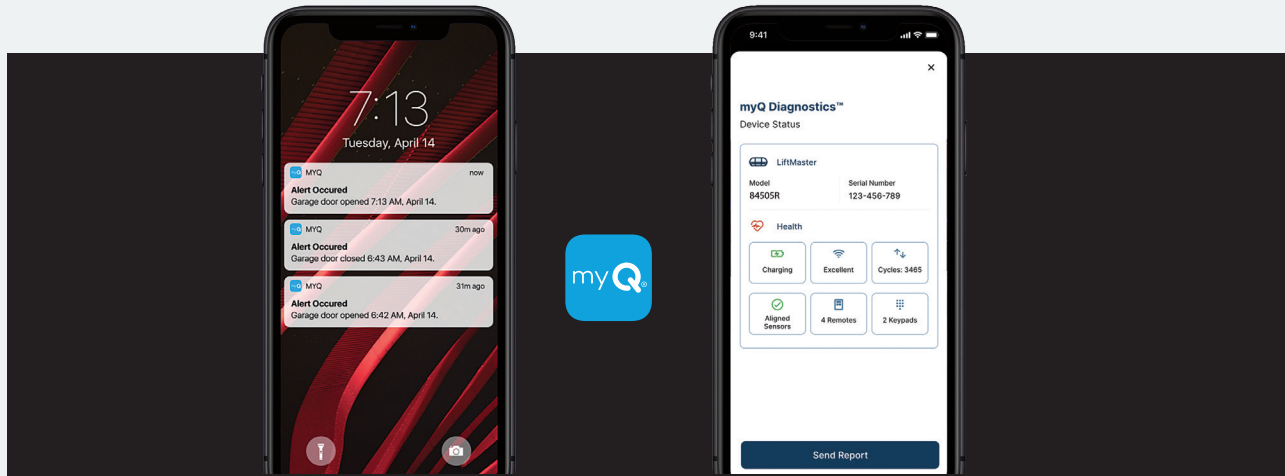

New Wall Mount Opener. No more Cable Tension Monitor.

Space Saving, Ultra Quiet.

98022

PRODUCT GUIDE

For more information:
www.devancocanada.com
or call toll free at 855-931-3334

LiftMaster

POWERED BY myQ.

Improved DC Battery Backup Wall Mount Wi-Fi Garage Door Opener, Space-Saving, no Cable Tension Monitor, Heavy Lifting, LED Lighting System.

98022

Popular features

Smart

- Space-saving design opens up the ceiling.
- Built-in Wi-Fi and Bluetooth for the easiest way to connect the garage.
- myQ Remote LED Light provides maintenance-free illumination.
- myQ Mobile App lets users receive alerts and control the opener from anywhere

Safe and Secure

- Time-to-Close automatically closes the door after a user defined amount of time: 1min, 5min, 10min or custom.
- Security+ 2.0 safeguards garage access by sending a new code to your garage door opener with every click.
- Motion Detector automatically turns on the light.
- The Protector System Auto-Reverses the Door if there's an obstruction.

Do more with myQ

Use the myQ app to control, secure, and monitor your garage, and conveniently share and manage access to your home without sharing passcodes or keys. Also, take the hassle out of service repair and easily connect to a trusted Dealer through the myQ app.