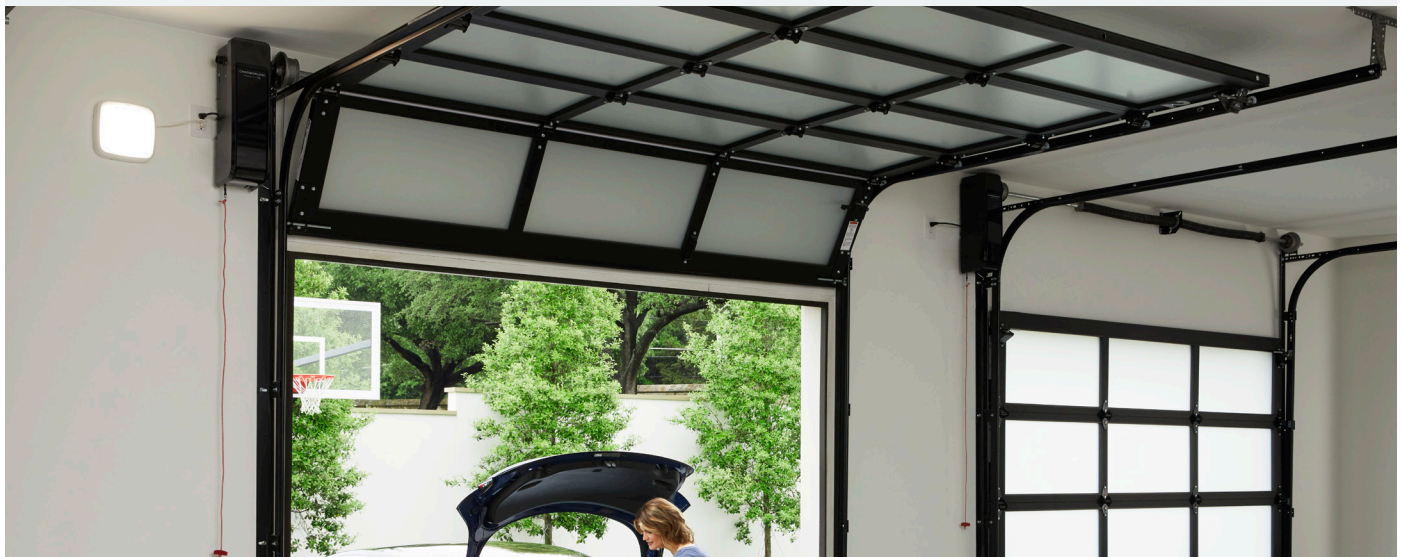

Improved DC Battery Backup Wall Mount Wi-Fi Garage Door Opener, Space-Saving, no Cable Tension Monitor, Heavy Lifting, LED Lighting System.

98022

Popular features

Smart

- Space-saving design opens up the ceiling.
- Built-in Wi-Fi and Bluetooth for the easiest way to connect the garage.
- myQ Remote LED Light provides maintenance-free illumination.
- myQ Mobile App lets users receive alerts and control the opener from anywhere

Quiet Operation

Wall-Mount design and a powerful ultra-quiet DC motor that eliminates noise and reduces vibrations through the ceiling while providing a reliable, smooth operation.

Reliable

- Integrated Battery backup ensures access even when the powers out.
- Unmatched warranty that includes lifetime motor, 5-year parts, and 1-year battery and accessories.

Safe and Secure

- Time-to-Close automatically closes the door after a user defined amount of time: 1min, 5min, 10min or custom.
- Security+ 2.0 safeguards garage access by sending a new code to your garage door opener with every click.
- Motion Detector automatically turns on the light.
- The Protector System Auto-Reverses the Door if there's an obstruction.